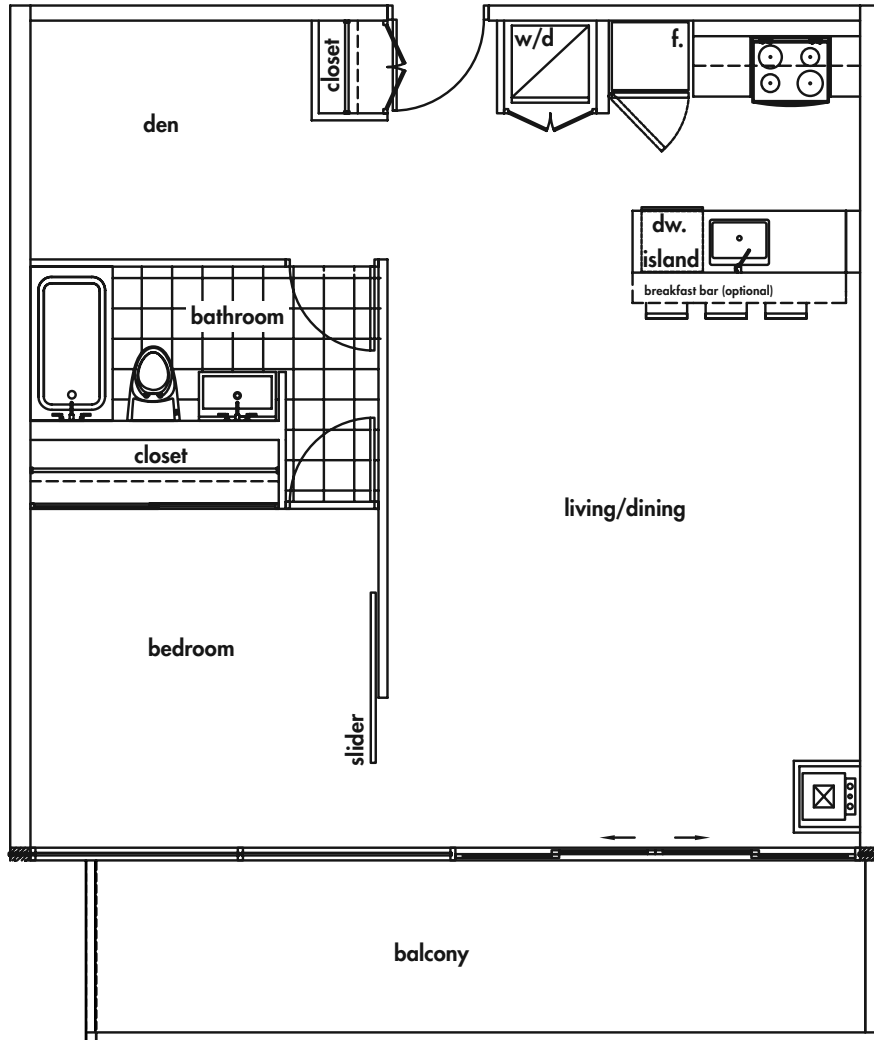

# Suite 426

One Bedroom + Den

Interior: 764 sq.ft., Exterior: 136 sq.ft., Total: 900 sq.ft

floor 4

\* This unit is mirrored in the building.